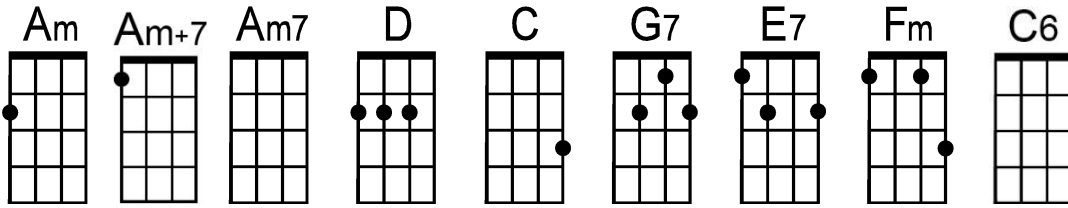

# Blue Skies

by Irving Berlin (1926)

Am . . . | Am+7 . . . | Am7 . . . | D .  
 Blue— skies— smiling at me—

. . . | C . . . | G7 . . . | C . . . | E7 . . . |  
 Nothing but blue— skies— do | see—

Am . . . | Am+7 . . . | Am7 . . . | D .  
 Blue— birds— singing a song—

. . . | C . . . | G7 . . . | C . . . | . . . |  
 Nothing but blue— birds— all day long—

C . . . | Fm . C . | Fm . C . | G7 . C . |  
 Never saw the sun— shining so bright Never saw things— going so right—

C . . . | Fm . C . | Fm . C . | G7 . C \ E7 \ |  
 A  
 E 0 1 3 4 s 3 1 3 1 0 0  
 C 0 2 2 2 0  
 Low G 4 s 5 s 4

**Am** . . . . | **Am+7** . . . . | **Am7** . . . . | **D** .  
Blue— skies— smiling at me—

. . . . | **C** . . . . | **G7** . . . . | **C** . . . . | **C6\**  
Nothing but blue— skies— from now on—

**San Jose Ukulele Club**  
(v1d - 5/21/23)